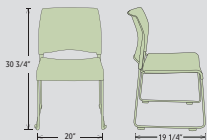

NEW COLOR FOR 2019 CHARCOAL

SLEEK POLYPROPYLENE PLASTIC BACK AND SEAT DESIGN PROVIDES ERGONOMIC SUPPORT

16-GAUGE STEEL FRAME

SEATING IS COMFORTABLE, DURABLE POLY

The best-selling Cafetorium Chair also available with a Poly Seat!

Now also available in Bar/Café Height

Use with transport dolly DV87B

"ROD IN TUBE" DESIGN

BUILT-IN GANGERS FOR MULTIPLE CHAIR SETUP

F
Model 8810B-11-10 shown

E. 8800 Series Poly Seat

PLASTIC SEAT & BACK

CHAIR FRAME

- #8810-11-10 BLACK ON CHROME
- #8804-11-04 NAVY BLUE ON CHROME
- #8818-11-18 BURGUNDY ON CHROME
- #8820-11-20 CHARCOAL

CHROME

F. 8800B Poly Seat Bar Stool

- #8810B-11-10 BLACK ON CHROME

Custom options require only a 6-8 week lead time!
Minimum: 300 PCS