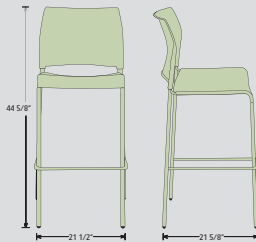

NEW COLOR FOR 2019 CHARCOAL

SLEEK POLYPROPYLENE PLASTIC BACK AND SEAT DESIGN PROVIDES ERGONOMIC SUPPORT

16-GAUGE STEEL FRAME

SEATING IS COMFORTABLE, DURABLE POLY

The best-selling Cafetorium Chair also available with a Poly Seat!

Now also available in Bar/Café Height

Use with transport dolly DV87B

"ROD IN TUBE" DESIGN

BUILT-IN GANGERS FOR MULTIPLE CHAIR SETUP

F
Model 8810B-11-10 shown

E. 8800 Series Poly Seat

PLASTIC SEAT & BACK

CHAIR FRAME

- #8810-11-10 BLACK ON CHROME
- #8804-11-04 NAVY BLUE ON CHROME
- #8818-11-18 BURGUNDY ON CHROME
- #8820-11-20 CHARCOAL

CHROME

F. 8800B Poly Seat Bar Stool

- #8810B-11-10 BLACK ON CHROME

Custom options require only a 6-8 week lead time!
Minimum: 300 PCS